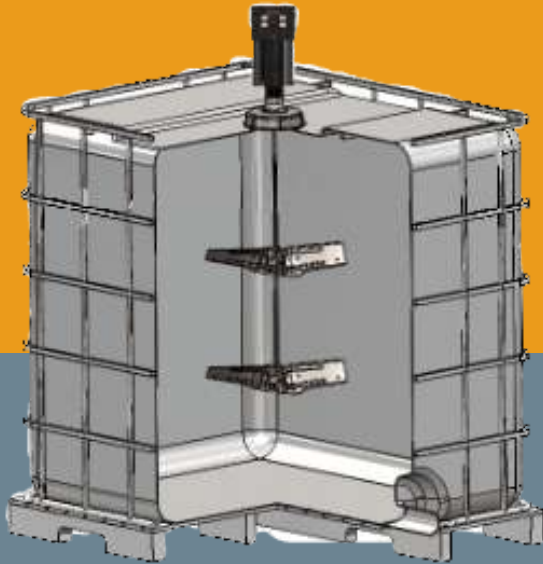

# IBC TOTE DIGITAL GEARED MIXER

#D-6-32-0-16-04-2-2

## Superior Mixing

- Patented Even Mix™ Blades
- 3D Mixing - Mixed Flow Blade
- Mixes by Creating Circulation

### ▶▶ DIMENSIONS

- Blades - Open to 16" in Center of Drum
- Blades - 4" Tall Patented Variable Pitch
- Shaft - 32" Long - Standard for 275 Gal