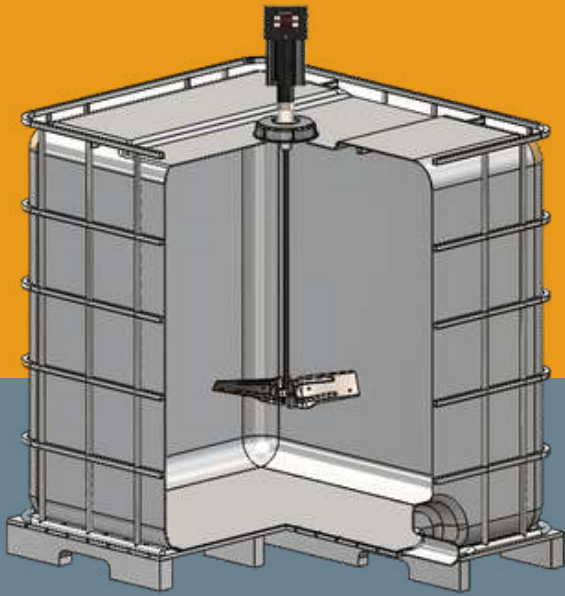

# IBC TOTE DIGITAL GEARED MIXER FOOD GRADE

#D-6-32-F-16-04-2-1

### ▶▶ DIMENSIONS

- Blades - Open to 16" in Center of Drum
- Blades - 4" Tall Patented Variable Pitch
- Shaft - 32" Long - Standard for 275 gal