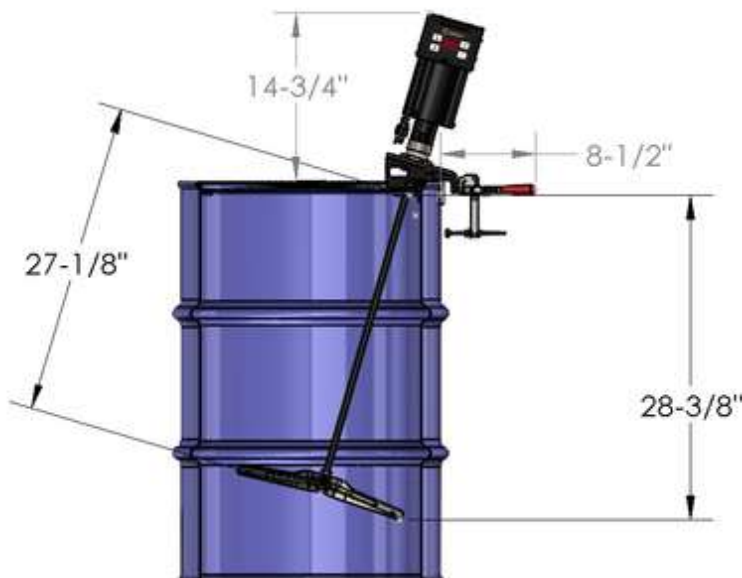

▶▶ **DIMENSIONS**

- Blades - Open to 15" in Center of Drum
- Blades - 2" Tall Patented Variable Pitch
- Shaft - 29" Long - Angled to Drum Center

▶▶ **WARRANTY**

- One Year Warranty

PORTABLE

- 12 Pounds for Easy Handling

HEAVY DUTY DRIVE

- 120 V AC 4 Amp Max Input
- DC Brushless Motor
- 1 HP & 43 NM Torque
- 150:1 Planetary Gear Reduction

EvenMix

440-236-6677

info@evenmix.com

www.evenmix.com

Columbia Station, OH 44028