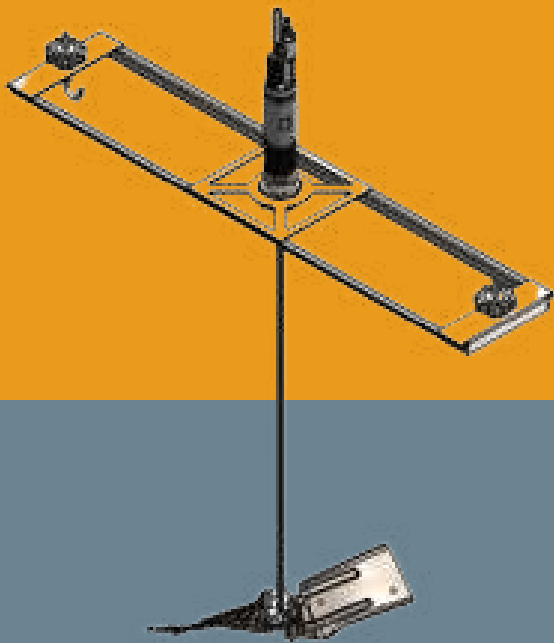

IBC BRIDGE

#SB-T-40-40-B

Fixed Mounting to IBC Cage

- Mounts to IBC Cage on 40" Span
- Stabilizes mixer
- Allows easy access

HEAVY DUTY

- 1/8" Steel Components
- Welded and Ground On-Site
- Laser Cut Center Section
- Sturdy Knobs on Threaded Rod

PORTABLE

- 5 Pounds for Easy Handling
- Easy to Install

COMPATIBLE

- Fits both Air and Electric Drive
- Easy Access to Open IBC Cap

DIMENSIONS

- 40" Span
- 1" Low Profile x 8" Width
- 2" NPT Center Mount

WARRANTY