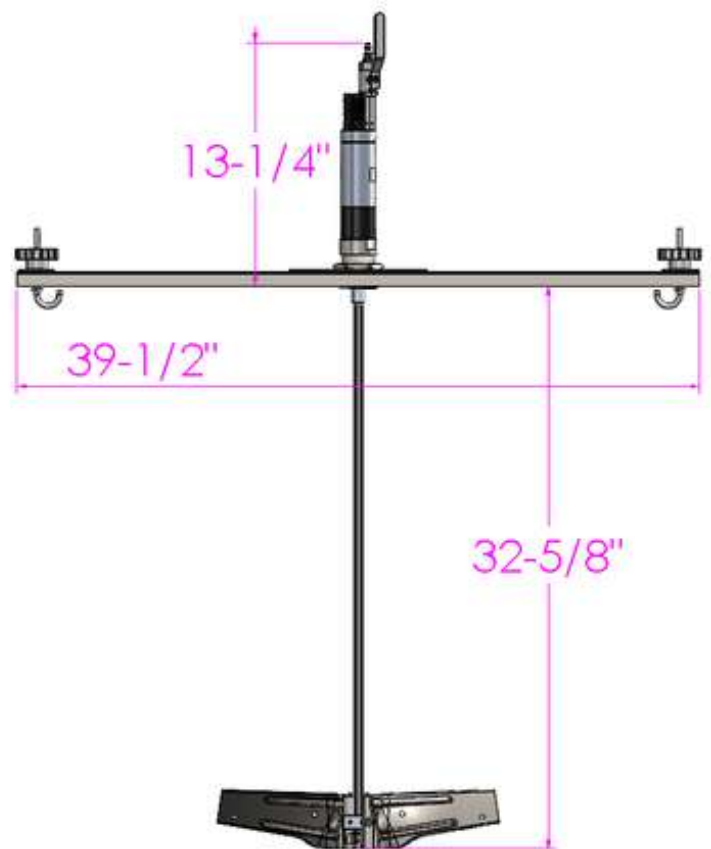

WARRANTY

- One Year Warranty

EvenMix

440-236-6677

info@evenmix.com

www.evenmix.com

Columbia Station, OH 44028