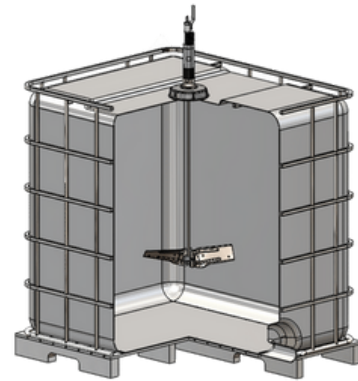

IBC TOTE AIR GEARED MIXER FOOD GRADE

#A-6-32-F-16-04-2-1

Superior Mixing

- Patented Even Mix™ Blades
- 3D Mixing - Mixed Flow Blade
- Mixes by Creating Circulation

PORTABLE

- 9 pounds for easy handling
- Easy to install

HEAVY DUTY DRIVE

- 13 CFM @ 90 psi Input
- 85:1 Gear Reduction & 150 RPM
- 1.25 HP & 43 NM Torque

▶▶ FOOD GRADE

- All Wetted Parts - Food Grade Stainless
- Mixing Blades - Food Grade Welding

▶▶ DIMENSIONS

- Blades - Open to 16" in Diameter
- Blades - 4" Tall Patented Variable Pitch
- Shaft - 32" Long & 7/16" Hex
- Drive - 14" Tall & 2.5" Diameter

▶▶ WARRANTY

- One Year Warranty

EvenMix