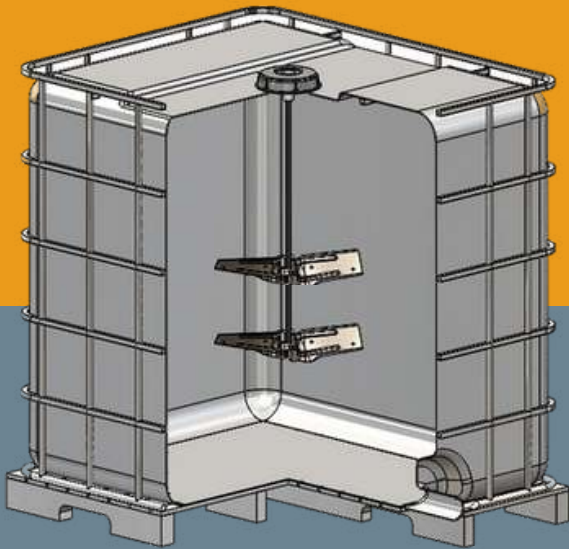

IBC TOTE MIXER

#M-6-32-0-16-04-2-2

Superior Mixing

- Patented Even Mix™ Blades
- 3D Mixing - Mixed Flow Blade
- Mixes by Creating Circulation

PORTABLE

- 2 pounds for Easy Handling
- Easy to Install

COMPATIBLE

- Mixer is SS 316 - Food Grade Stainless
- Drive has wetted parts made of SS 316
- Ready for EvenMix Air or Electric Drive
- Includes a 6" IBC Cap

DIMENSIONS

- Blades - Open to 16" in Center of Drum
- Blades - 4" Tall Patented Variable Pitch
- Shaft - 32" Long
- Interface - Nylon Fitting inside a 6" Cap