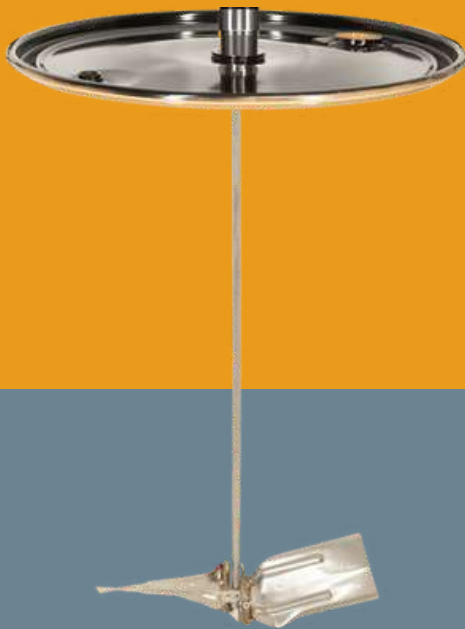

DRUM LID MIXER

#M-D-32-0-16-04-1-1

Superior Mixing

- Patented Even Mix™ Blades
- 3D Mixing - Mixed Flow Blade
- Creates Even Mix up to 2,000 cps

PORTABLE

- 5 Pounds for Easy Handling
- Easy to Install

HEAVY DUTY

- Made in USA

DIMENSIONS

- Blades - Open to 16" in Center of Drum
- Blades - 4" Tall Patented Variable Pitch
- Shaft - 32" Long - Standard for 5,000 gal

WARRANTY

- One Year Warranty

EvenMix

440-236-6677

info@evenmix.com