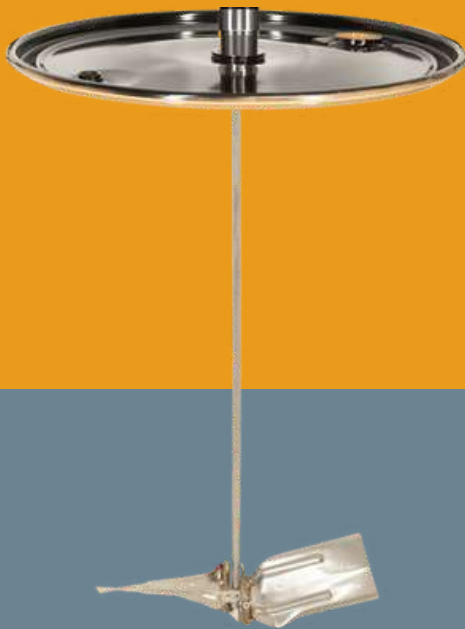

DRUM LID MIXER

#M-D-32-0-16-04-2-2

Superior Mixing

- Patented Even Mix™ Blades
- 3D Mixing - Mixed Flow Blade
- Creates Even Mix up to 2,000 cps

PORTABLE

- 5 Pounds for Easy Handling
- Easy to Install

HEAVY DUTY

- Made in USA

DIMENSIONS

- Blades - Open to 16" in Center of Drum
- Blades - 4" Tall Patented Variable Pitch
- Shaft - 32" Long - Standard for 5,000 gal

WARRANTY

- One Year Warranty

EvenMix

440-236-6677

info@evenmix.com