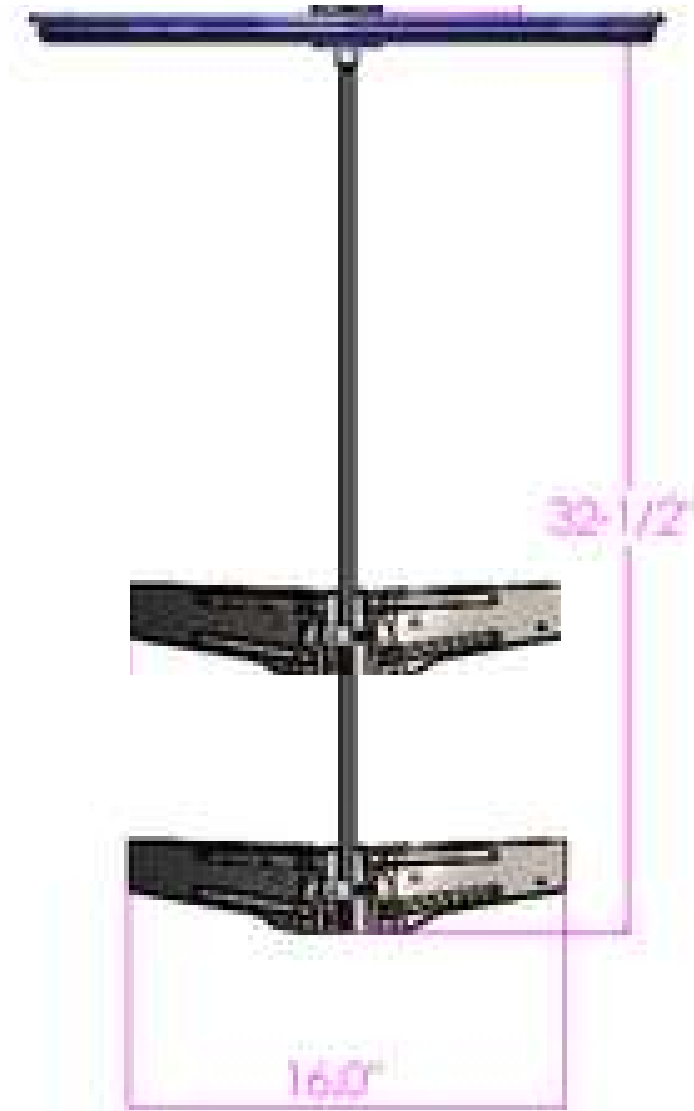

DRUM LID MIXER

#M-D-32-0-16-04-2-2

Superior Mixing

- Patented Even Mix™ Blades
- 3D Mixing - Mixed Flow Blade
- Creates Even Mix up to 2,000 cps

PORTABLE

- 5 Pounds for Easy Handling
- Easy to Install

HEAVY DUTY

- Made in USA

DIMENSIONS

- Blades - Open to 16" in Center of Drum
- Blades - 4" Tall Patented Variable Pitch
- Shaft - 32" Long - Standard for 5,000 gal

WARRANTY

- One Year Warranty

EvenMix

440-236-6677

info@evenmix.com