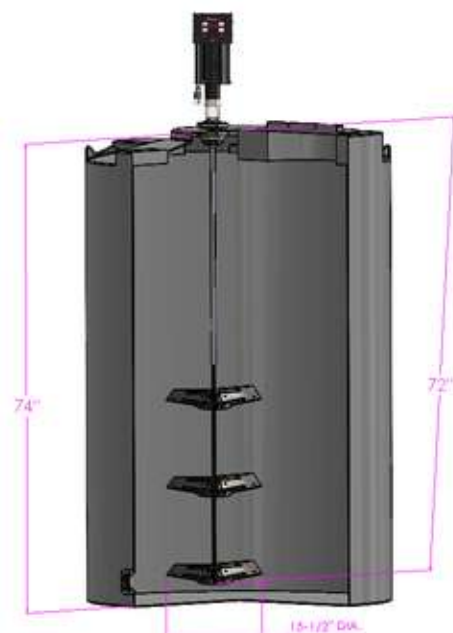

POLY TANK DIGITAL GEARED MIXER

#D-C-72-0-16-04-1-3

Superior Mixing

- Patented Even Mix™ Blades
- 3D Mixing - Mixed Flow Blade
- Creates Even Mix up to 2,000 cps

▶▶ DIGITAL CONTROL DRIVE

- Speed Control 1 to 20 (30 to 150 RPM)
- Resistant to Water and Dust
- Slow Start Mode
- **Four Various Drive Modes**
 - Base: Input Controlled
 - Cycle: 1/2 Hr On - 1/2 Off Cycling
 - Remote: To Set Speed While Powered
 - 1 Cycle: 1/2 Hr On Then Off

▶▶ DIMENSIONS

- Blades - Open to 16" in Center of Drum
- Blades - 4" Tall Patented Variable Pitch
- Shaft - 72" Long - Standard for 5,000 Gal

▶▶ WARRANTY

- One Year Warranty

PORTABLE

- Light weight for easy handling

HEAVY DUTY DRIVE

- 120 V AC 4 Amp Max Input
- DC Brushless Motor - Long Life
- 1 HP & 43 NM Torque
- 150:1 Planetary Gear Reduction

EvenMix

440-236-6677

info@evenmix.com

www.evenmix.com

Columbia Station, OH 44028