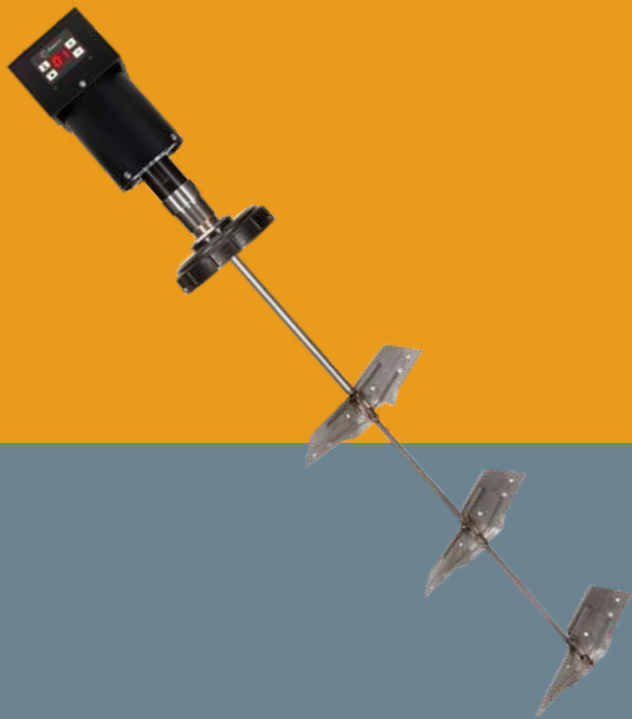

POLY TANK DIGITAL GEARED MIXER

#D-C-72-0-16-04-1-3

Superior Mixing

- Patented Even Mix™ Blades
- 3D Mixing - Mixed Flow Blade
- Creates Even Mix up to 2,000 cps

▶▶ DIGITAL CONTROL DRIVE

- Speed Control 1 to 20 (30 to 150 RPM)
- Resistant to Water and Dust
- Slow Start Mode
- **Four Various Drive Modes**
 - Base: Input Controlled
 - Cycle: 1/2 Hr On - 1/2 Off Cycling
 - Remote: To Set Speed While Powered
 - 1 Cycle: 1/2 Hr On Then Off

▶▶ DIMENSIONS

- Blades - Open to 16" in Center of Drum
- Blades - 4" Tall Patented Variable Pitch
- Shaft - 72" Long - Standard for 5,000 Gal

▶▶ WARRANTY

- One Year Warranty

PORTABLE

- Light weight for easy handling

HEAVY DUTY DRIVE

- 120 V AC 4 Amp Max Input
- DC Brushless Motor - Long Life
- 1 HP & 43 NM Torque
- 150:1 Planetary Gear Reduction

EvenMix

440-236-6677

info@evenmix.com

www.evenmix.com

Columbia Station, OH 44028