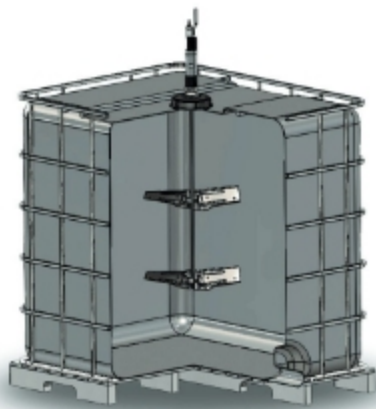

IBC TOTE AIR DRIVEN GEARED MIXER

SINGLE BLADE: #A-6-32-0-16-04-2-1
DOUBLE BLADE: #A-6-32-0-16-04-2-2

Superior Mixing Performance

PATENTED EVENMIX FOLDING BLADES
3D MIXING - CREATES HORIZONTAL AND VERTICAL CIRCULATION
ABLE TO MIX MATERIAL FROM 0 - 20,000+ CENTIPOISE

Portable

10-12 POUNDS FOR EASY HANDLING AND INSTALLATION

Heavy Duty and Efficient

13 CFM @ 90 PSI INPUT
85:1 GEAR REDUCTION & 150 RPM
1.25 HP & 43 NM TORQUE

Compatibility

WET MATERIALS MADE FROM 300 SERIES STAINLESS STEEL
MODULAR DESIGN FOR MIXING IN DIFFERENT CONTAINERS

Dimensions

BLADES: 16" X 4" PATENTED VARIABLE PITCH FOLDING BLADE SETS
SHAFT: 32" LONG & 7/16" HEX
DRIVE: 14" TALL & 2.5" DIAMETER

Warranty

ONE YEAR WARRANTY

+1(440)236-6677 info@evenmix.com www.evenmix.com