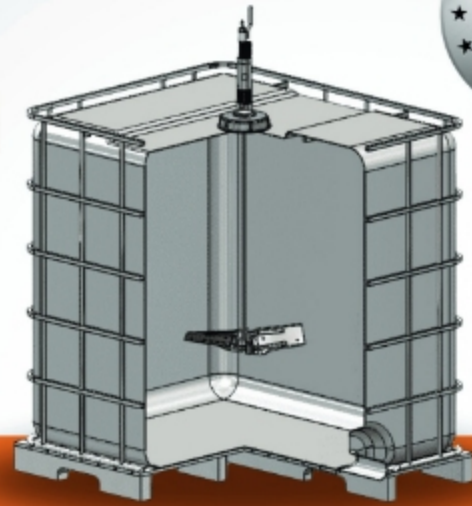

IBC TOTE AIR DRIVEN GEARED MIXER

SINGLE BLADE: #A-6-32-0-16-04-2-1
DOUBLE BLADE: #A-6-32-0-16-04-2-2

Superior Mixing Performance

PATENTED EVENMIX FOLDING BLADES
3D MIXING - CREATES HORIZONTAL AND VERTICAL CIRCULATION
ABLE TO MIX MATERIAL FROM 0 - 20,000+ CENTIPOISE

Portable

10-12 POUNDS FOR EASY HANDLING AND INSTALLATION

Heavy Duty and Efficient

13 CFM @ 90 PSI INPUT
85:1 GEAR REDUCTION & 150 RPM
1.25 HP & 43 NM TORQUE

Compatibility

WET MATERIALS MADE FROM 300 SERIES STAINLESS STEEL
MODULAR DESIGN FOR MIXING IN DIFFERENT CONTAINERS

Dimensions

BLADES: 16" X 4" PATENTED VARIABLE PITCH FOLDING BLADE SETS
SHAFT: 32" LONG & 7/16" HEX
DRIVE: 14" TALL & 2.5" DIAMETER

Warranty

ONE YEAR WARRANTY

+1(440)236-6677 info@evenmix.com www.evenmix.com