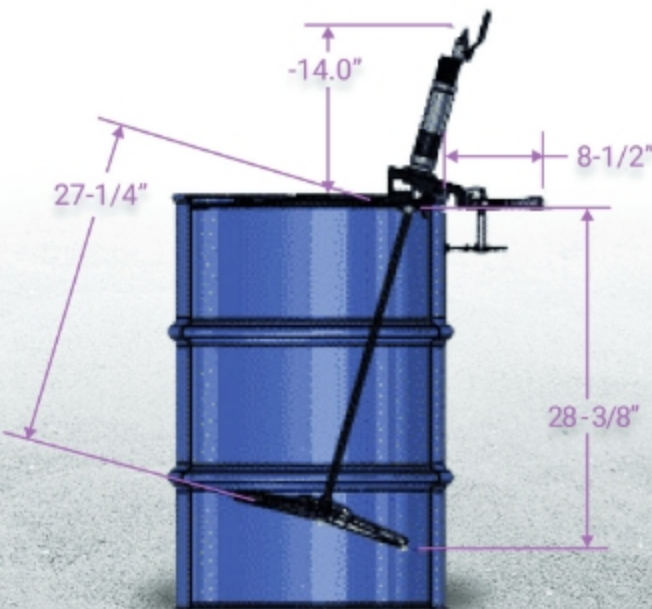

DRUM BUNG AIR GEARED MIXER

#A-B-29-0-15-02-3-1

Superior Mixing Performance

PATENTED EVENMIX FOLDING BLADES
3D MIXING - CREATES HORIZONTAL AND VERTICAL CIRCULATION
ABLE TO MIX MATERIAL FROM 0 - 20,000+ CENTIPOISE

Portable

10-12 POUNDS FOR EASY HANDLING AND INSTALLATION

Heavy Duty and Efficient

13 CFM @ 90 PSI INPUT
85:1 GEAR REDUCTION & 150 RPM
1.25 HP & 43 NM TORQUE

Compatibility

WET MATERIALS MADE FROM 300 SERIES STAINLESS STEEL
MODULAR DESIGN FOR MIXING IN DIFFERENT CONTAINERS

Dimensions

BLADES: 15" X 2" PATENTED VARIABLE PITCH FOLDING BLADE SETS
SHAFT: 29" LONG & 7/16" HEX
DRIVE: 14" TALL & 2.5" DIAMETER

Warranty

ONE YEAR WARRANTY

+1(440)236-6677

info@evenmix.com

www.evenmix.com