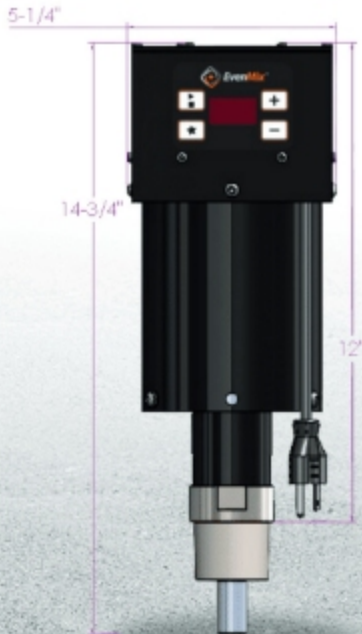

DIGITAL GEARED WATER RESISTANT DRIVE

#D-100-V-H-438

Superior Mixing Performance

PATENTED EVENMIX FOLDING BLADES
3D MIXING - CREATES HORIZONTAL AND VERTICAL CIRCULATION
ABLE TO MIX MATERIAL FROM 0 - 20,000+ CENTIPOISE

Portable

12 POUNDS FOR EASY HANDLING AND INSTALLATION

Heavy Duty and Efficient

120 V AC 4 AMP MAX INPUT
DC BRUSHLESS MOTOR

1 HP & 43 NM TORQUE
150:1 PLANETARY GEAR REDUCTION

Digital Drive Controls

SPEED CONTROL 1 TO 20 (30 TO 150 RPM)
RESISTANT TO WATER AND DUST
SLOW START MODE

FOUR VARIOUS DRIVE MODES

BASE: INPUT CONTROLLED

REMOTE: TO SET SPEED WHILE POWERED

CYCLE: 1/2 HR ON - 1/2 OFF CYCLING

1 CYCLE: 1/2 HR ON THEN OFF

Compatibility

WET MATERIALS MADE FROM 300 SERIES STAINLESS STEEL
MODULAR DESIGN FOR MIXING IN DIFFERENT CONTAINERS

Dimensions

DRIVE: 12" TALL & 5' WIDE/DEEP

Warranty

ONE YEAR WARRANTY

+1(440)236-6677

info@evenmix.com

www.evenmix.com

13676 Station Road,
Columbia Station, OH 44028