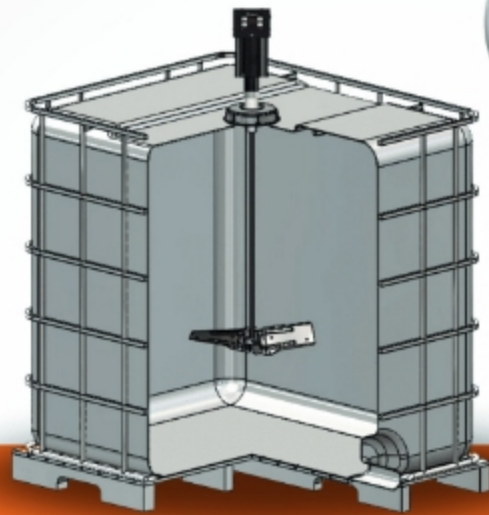

# IBC TOTE DIGITAL GEARED MIXER

**SINGLE BLADE: #D-6-32-0-16-04-2-1**  
**DOUBLE BLADE: #D-6-32-0-16-04-2-2**

## Superior Mixing Performance

**PATENTED EVENMIX FOLDING BLADES**  
**3D MIXING - CREATES HORIZONTAL AND VERTICAL CIRCULATION**  
**ABLE TO MIX MATERIAL FROM 0 - 20,000+ CENTIPOISE**

### Portable

15-18 POUNDS FOR EASY HANDLING AND INSTALLATION