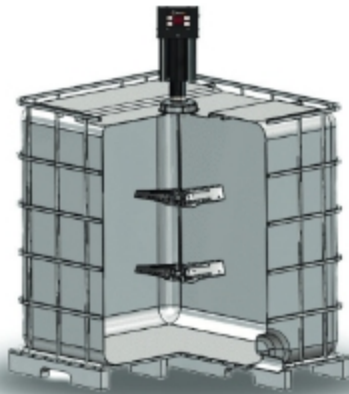

# IBC TOTE DIGITAL GEARED MIXER

**SINGLE BLADE: #D-6-32-0-16-04-2-1**  
**DOUBLE BLADE: #D-6-32-0-16-04-2-2**

## Superior Mixing Performance

**PATENTED EVENMIX FOLDING BLADES**  
**3D MIXING - CREATES HORIZONTAL AND VERTICAL CIRCULATION**  
**ABLE TO MIX MATERIAL FROM 0 - 20,000+ CENTIPOISE**

### Portable

15-18 POUNDS FOR EASY HANDLING AND INSTALLATION