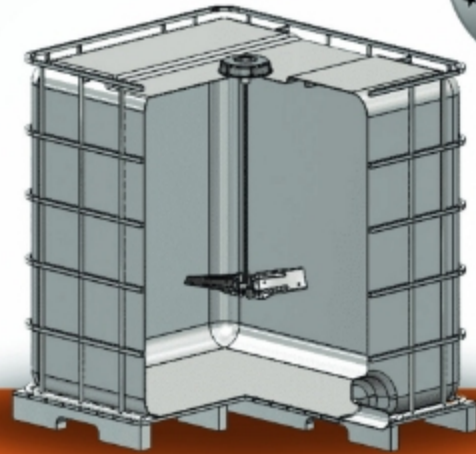

# IBC TOTE MIXER

#M-6-32-0-16-04-2-1

## Superior Mixing Performance

**PATENTED EVENMIX FOLDING BLADES**  
*3D MIXING - CREATES HORIZONTAL AND VERTICAL CIRCULATION*  
*ABLE TO MIX MATERIAL FROM 0 - 20,000+ CENTIPOISE*

### Portable

4 POUNDS FOR EASY HANDLING AND INSTALLATION