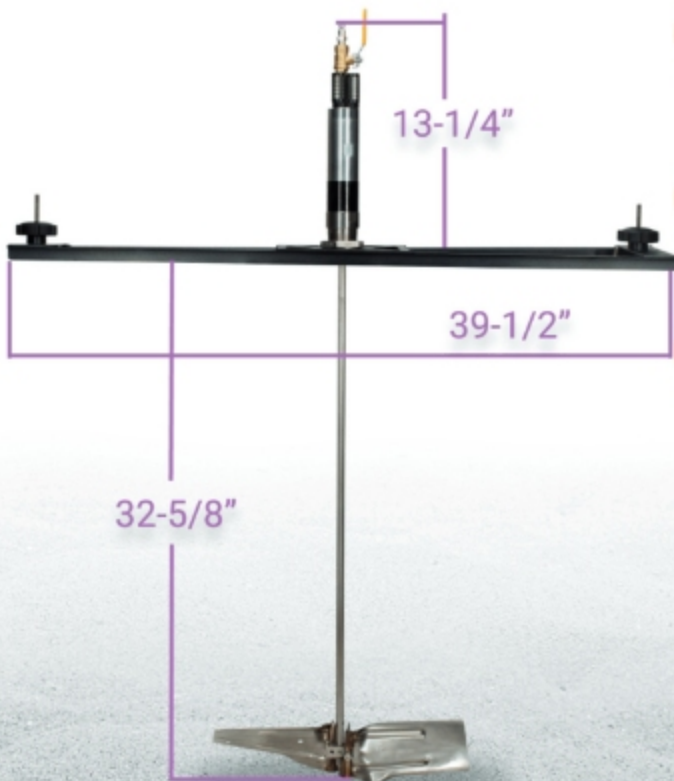

IBC BRIDGE

#SB-T-40-40-B

Superior Mixing Performance

PATENTED EVENMIX FOLDING BLADES
3D MIXING - CREATES HORIZONTAL AND VERTICAL CIRCULATION
ABLE TO MIX MATERIAL FROM 0 - 20,000+ CENTIPOISE

Portable

4 POUNDS FOR EASY HANDLING AND INSTALLATION

Compatibility

WET MATERIALS MADE FROM 300 SERIES STAINLESS STEEL
MODULAR DESIGN FOR MIXING IN DIFFERENT CONTAINERS

Dimensions

40" X 8" - ATTACHES TO ALUMINUM CAGE

Warranty

ONE YEAR WARRANTY

+1(440)236-6677

info@evenmix.com