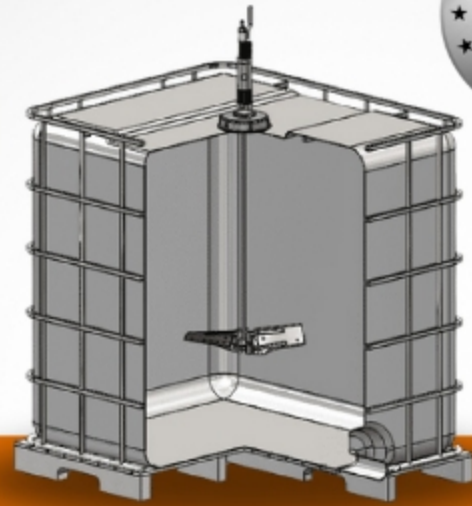

IBC TOTE AIR DRIVEN GEARED MIXER

SINGLE BLADE: #A-6-32-0-16-04-2-1
DOUBLE BLADE: #A-6-32-0-16-04-2-2

Superior Mixing Performance

PATENTED EVENMIX FOLDING BLADES
3D MIXING - CREATES HORIZONTAL AND VERTICAL CIRCULATION
ABLE TO MIX MATERIAL FROM 0 - 20,000+ CENTIPOISE

Portable

10-12 POUNDS FOR EASY HANDLING AND INSTALLATION

Heavy Duty and Efficient

13 CFM @ 90 PSI INPUT
85:1 GEAR REDUCTION & 150 RPM
1.25 HP & 43 NM TORQUE

Compatibility

WET MATERIALS MADE FROM 300 SERIES STAINLESS STEEL
MODULAR DESIGN FOR MIXING IN DIFFERENT CONTAINERS

Dimensions

BLADES: 16" X 4" PATENTED VARIABLE PITCH FOLDING BLADE SETS
SHAFT: 32" LONG & 7/16" HEX
DRIVE: 14" TALL & 2.5" DIAMETER

Warranty

ONE YEAR WARRANTY

+1(440)236-6677 | info@evenmix.com | www.evenmix.com