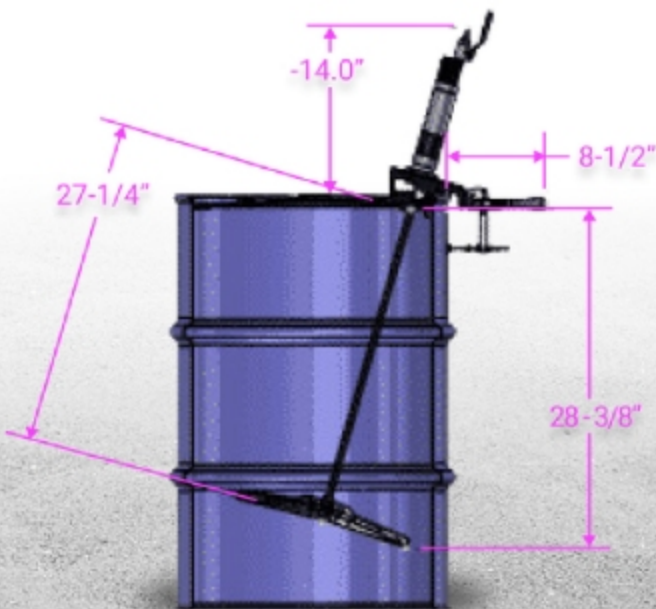

# DRUM BUNG AIR GEARED MIXER

#A-B-29-0-15-02-3-1

## Superior Mixing Performance

**PATENTED EVENMIX FOLDING BLADES**  
*3D MIXING - CREATES HORIZONTAL AND VERTICAL CIRCULATION*  
*ABLE TO MIX MATERIAL FROM 0 - 20,000+ CENTIPOISE*

### Portable

10-12 POUNDS FOR EASY HANDLING AND INSTALLATION

### Dimensions

**BLADES:** 15" X 2" PATENTED VARIABLE PITCH FOLDING BLADE SETS  
**SHAFT:** 29" LONG & 7/16" HEX  
**DRIVE:** 14" TALL & 2.5" DIAMETER