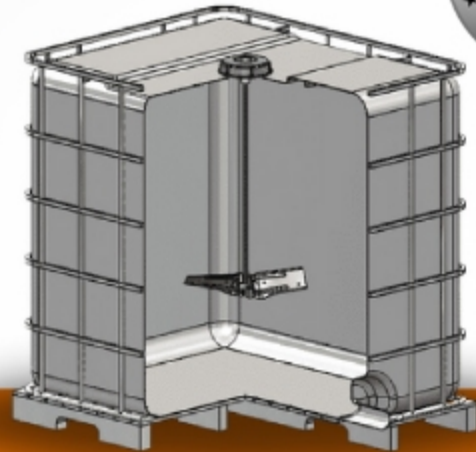

# IBC TOTE MIXER

#M-6-32-0-16-04-2-1

## Superior Mixing Performance

**PATENTED EVENMIX FOLDING BLADES**  
**3D MIXING - CREATES HORIZONTAL AND VERTICAL CIRCULATION**  
**ABLE TO MIX MATERIAL FROM 0 - 20,000+ CENTIPOISE**

### Portable

4 POUNDS FOR EASY HANDLING AND INSTALLATION