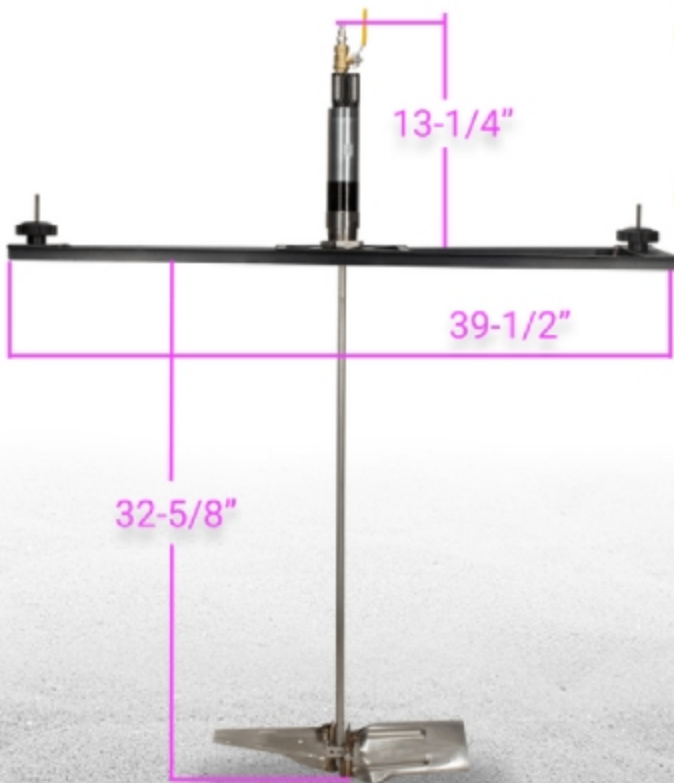

IBC BRIDGE

#SB-T-40-40-B

Superior Mixing Performance

PATENTED EVENMIX FOLDING BLADES
3D MIXING - CREATES HORIZONTAL AND VERTICAL CIRCULATION
ABLE TO MIX MATERIAL FROM 0 - 20,000+ CENTIPOISE

Portable

4 POUNDS FOR EASY HANDLING AND INSTALLATION

Compatibility

WET MATERIALS MADE FROM 300 SERIES STAINLESS STEEL
MODULAR DESIGN FOR MIXING IN DIFFERENT CONTAINERS

Dimensions

40" X 8" - ATTACHES TO ALUMINUM CAGE

Warranty

ONE YEAR WARRANTY

+1(440)236-6677

info@evenmix.com