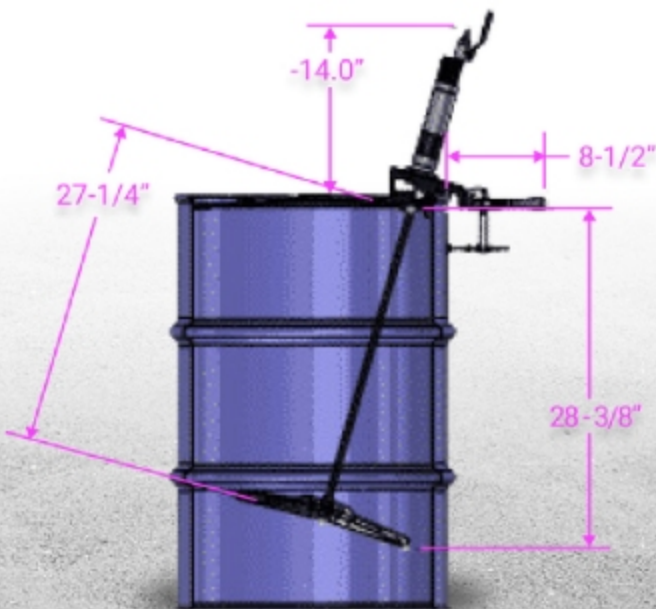

DRUM BUNG AIR GEARED MIXER

#A-B-29-0-15-02-3-1

Superior Mixing Performance

PATENTED EVENMIX FOLDING BLADES
3D MIXING - CREATES HORIZONTAL AND VERTICAL CIRCULATION
ABLE TO MIX MATERIAL FROM 0 - 20,000+ CENTIPOISE

Portable

10-12 POUNDS FOR EASY HANDLING AND INSTALLATION

Heavy Duty and Efficient

13 CFM @ 90 PSI INPUT
85:1 GEAR REDUCTION & 150 RPM
1.25 HP & 43 NM TORQUE

Compatibility

WET MATERIALS MADE FROM 300 SERIES STAINLESS STEEL
MODULAR DESIGN FOR MIXING IN DIFFERENT CONTAINERS

Dimensions

BLADES: 15" X 2" PATENTED VARIABLE PITCH FOLDING BLADE SETS
SHAFT: 29" LONG & 7/16" HEX
DRIVE: 14" TALL & 2.5" DIAMETER

Warranty

ONE YEAR WARRANTY

+1(440)236-6677

info@evenmix.com

www.evenmix.com