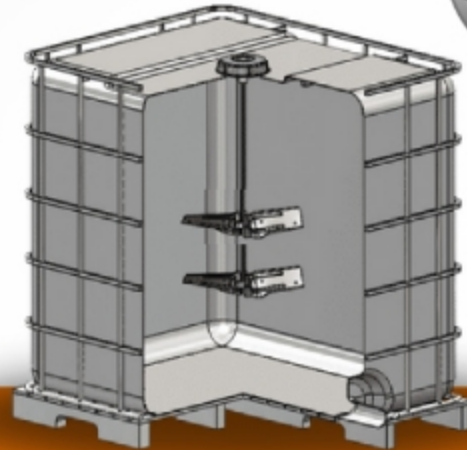

IBC TOTE MIXER

#M-6-32-0-16-04-2-2

Superior Mixing Performance

PATENTED EVENMIX FOLDING BLADES
3D MIXING - CREATES HORIZONTAL AND VERTICAL CIRCULATION
ABLE TO MIX MATERIAL FROM 0 - 20,000+ CENTIPOISE

Portable

6 POUNDS FOR EASY HANDLING AND INSTALLATION

Compatibility

WET MATERIALS MADE FROM 300 SERIES STAINLESS STEEL
MODULAR DESIGN FOR MIXING IN DIFFERENT CONTAINERS

Dimensions

BLADES: 16" x 4" PATENTED VARIABLE PITCH FOLDING BLADE SETS
SHAFT: 32" LONG & 7/16" HEX