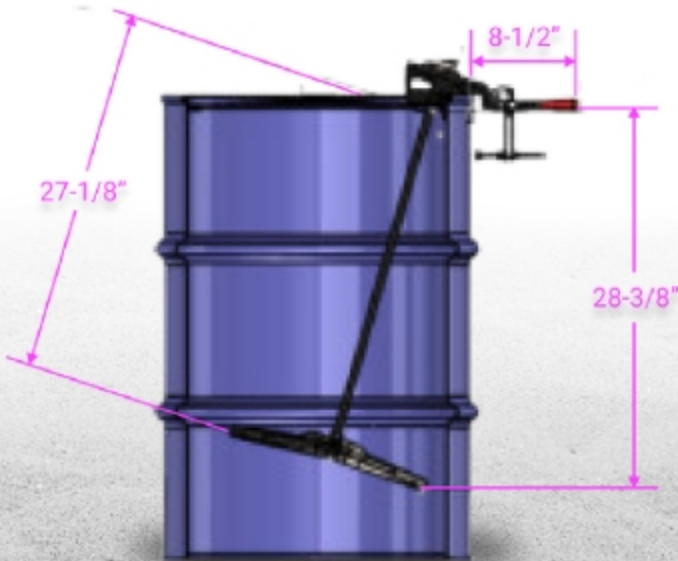

DRUM BUNG BRACKET AND SHAFT

#M-B-29-0-15-02-3-1

Superior Mixing Performance

PATENTED EVENMIX FOLDING BLADES
*3D MIXING - CREATES HORIZONTAL
AND VERTICAL CIRCULATION*
ABLE TO MIX MATERIAL FROM 0 - 20,000+ CENTIPOISE

Portable

4 POUNDS FOR EASY HANDLING AND INSTALLATION

Compatibility

WET MATERIALS MADE FROM 300 SERIES STAINLESS STEEL
MODULAR DESIGN FOR MIXING IN DIFFERENT CONTAINERS

Dimensions

BLADES: 15" x 2" PATENTED VARIABLE PITCH FOLDING BLADE SETS
SHAFT: 29" LONG & 7/16" HEX